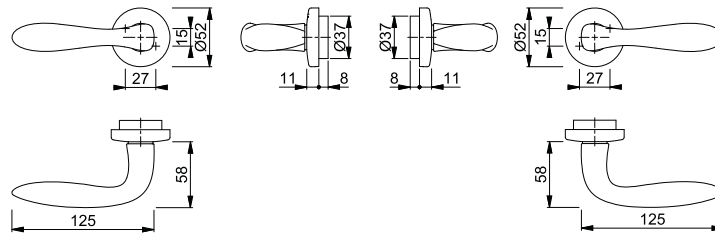

Quick-Fit

Genova - M1535/19FI

duraver®

HOPPE brass handle set on rose without escutcheons for entrance doors:

- Bearing: loose door handles, non-handed spring cassettes, maintenance-free slide bearing
- Connection: **HOPPE Quick-Fit connection** with HOPPE solid spindle (spindle - receiver components)
- Base: nylon
- Fixing: concealed, bolt-through, bidirectional, multi-purpose screws

Description			F45-R				P.U.	O.C.
			Art. no.					
Door handle set without escutcheon	65-75	8	3077644				1	10

The Resista® guarantee applies to all finishes with the letter **R** in the finish key.

Resista®