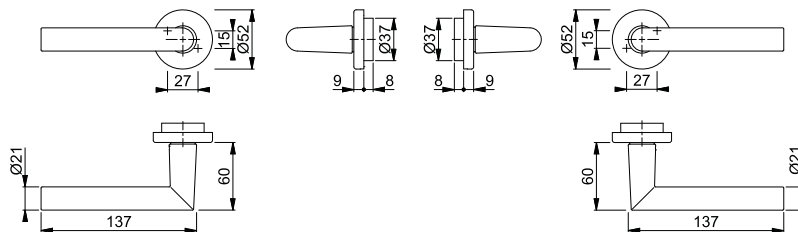

Quick-Fit

Amsterdam - 1400/42FI

duraplus®

HOPPE aluminium handle set on rose without escutcheons for entrance doors:

- Bearing: loose door handles, non-handed spring cassettes, maintenance-free slide bearing
- Connection: **HOPPE Quick-Fit connection** with HOPPE solid spindle (spindle - receiver components)
- Base: nylon
- Fixing: concealed, bolt-through, bidirectional, multi-purpose screws

Description			F1				P.U.	O.C.
			Art. no.					
Door handle set without escutcheon	55-65	8	3374446				1	10
	65-75	8	3382104				1	10
	85-95	8	3457401				1	10