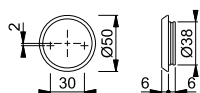

59M

duraplus®

HOPPE aluminium cylinder ring for entrance doors (exterior side):
• Fixing: concealed, from inside, for M5 thread screws

Description	Height	Keyhole	F1	F3	F4	F9	P.U.	O.C.
			Art. no.	Art. no.	Art. no.	Art. no.		
Cylinder ring (exterior), piece	6	without	634156	3522787	12195054	634163	50	50
	6		612130			612154	50	50
	8		612161			612185	50	50
	11		612192			612215	50	50
	13		612222			612246	50	50
	16		612253			612277	50	50
	18		612284			612307	50	50
	21		612314			612338	50	50
Description	Height	Keyhole	F9714M Art. no.				P.U.	O.C.
Cylinder ring (exterior), piece	6	without	12009398				50	50