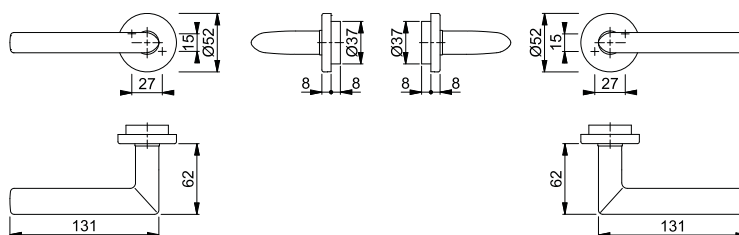

Stockholm - E1140Z/42FI

duraplus®

HOPPE stainless steel handle set on rose without escutcheons for entrance doors:

- Bearing: loose door handles, non-handed spring cassettes, maintenance-free slide bearing
- Connection: **HOPPE Quick-Fit connection** with HOPPE solid spindle (spindle - receiver components)
- Base: nylon
- Fixing: concealed, bolt-through, bidirectional, multi-purpose screws

Description							P.U.	O.C.
			F69	F69-S				
			Art. no.	Art. no.				
Door handle set without escutcheon	55-65	8	3186795	10760919			1	10