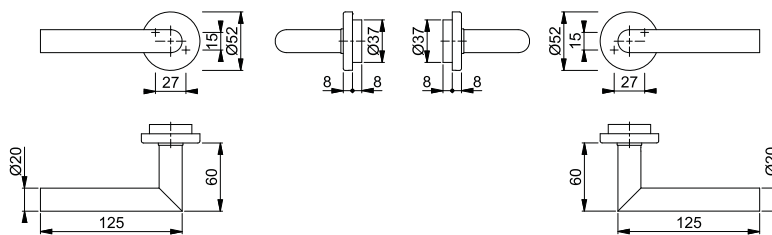

Quick-Fit

Amsterdam - E1400Z/42FI

duraplus®

1. HOPPE stainless steel handle set on rose without escutcheons for entrance doors:
2. Bearing: loose door handles, non-handed spring cassettes, maintenance-free slide bearing
   - Connection: **HOPPE Quick-Fit connection** with HOPPE solid spindle (spindle - receiver components)
   - Base: nylon
   - Fixing: concealed, bolt-through, bidirectional, multi-purpose screws

Description					P.U.	O.C.
			F69	F9714M		
			Art. no.	Art. no.		
Door handle set without escutcheon	55-65	8	3317863	12032803	1	10
	65-75	8	3901808		1	10