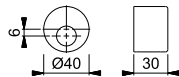

990

duraplus®

HOPPE aluminium cylinder sleeve for entrance doors:

- Fixing: with grub screw

Description	Keyhole/Distance	F1	F3	F4	F9	P.U.	O.C.
		Art. no.	Art. no.	Art. no.	Art. no.		
Cylinder sleeve, piece	○	613694	12028995	12009520	613717	50	50
Description	Keyhole/Distance	F9714M Art. no.				P.U.	O.C.
Cylinder sleeve, piece	○	12160605				50	50