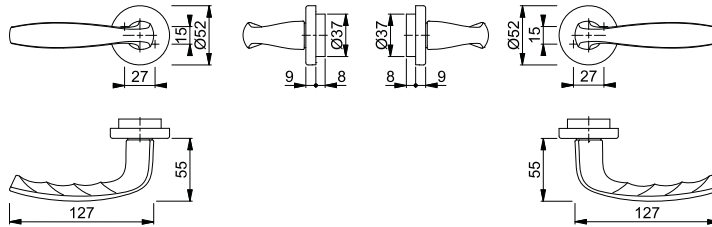

Quick-Fit

■ New York - 1810/42FI

duraplus®

HOPPE aluminium handle set on rose without escutcheons for entrance doors:

- Bearing: loose door handles, non-handed spring cassettes, maintenance-free slide bearing
- Connection: **HOPPE Quick-Fit connection** with HOPPE solid spindle (spindle - receiver components)
- Base: nylon
- Fixing: concealed, bolt-through, bidirectional, multi-purpose screws

Description				F1	F3	F4	F9	P.U.	O.C.
				Art. no.	Art. no.	Art. no.	Art. no.		
Door handle set without escutcheon	55-65	8		3815301			3815310	1	10
	65-75	8		10784144	12028411	12028423	10756961	1	10
	75-85	8		3815328	12028484	11905402	3829965	1	10
Description				F9714M				P.U.	O.C.
Door handle set without escutcheon	65-75	8		12187458				1	10