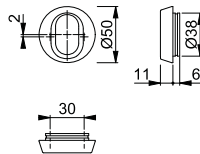

**659M**

duraplus®

HOPPE aluminium cylinder ring (exterior side):  
• Fixing: concealed, from inside, for M5 thread screws

Description	Cyl. project.	Height	Keyhole	F1	F3	F4	F9	P.U.	O.C.
				Art. no.	Art. no.	Art. no.	Art. no.		
Cylinder ring (exterior), piece	6-11	11		<b>11811766</b>	12181286	11969465	11811778	50	50
	11-16	16		11811785	12181523	11969477	11811791	50	50
	16-21	21		11811808	12181535	12181547	11811815	50	50
Description	Cyl. project.	Height	Keyhole	F9714M Art. no.				P.U.	O.C.
Cylinder ring (exterior), piece	6-11	11		11869082				50	50
	11-16	16		11869008				50	50
	16-21	21		11869069				50	50