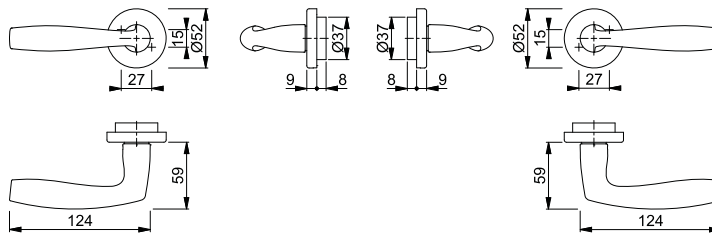

Quick-Fit

Vitória - 1515/42FI

duraplus®

HOPPE aluminium handle set on rose without escutcheons for entrance doors:

- Bearing: loose door handles, non-handed spring cassettes, maintenance-free slide bearing
- Connection: **HOPPE Quick-Fit connection** with HOPPE solid spindle (spindle - receiver components)
- Base: nylon
- Fixing: concealed, bolt-through, bidirectional, multi-purpose screws

Description				F1	F3	F4	F9	P.U.	O.C.		
				Art. no.	Art. no.	Art. no.	Art. no.				
Door handle set without escutcheon				2900387			2900395	1	10		
				65-65	8	3485331	12178986	12009489	2966141	1	10
Description				F9714M				P.U.	O.C.		
				Art. no.							
Door handle set without escutcheon				12179048				1	10		
				65-75	8						

2910

duraplus®

HOPPE aluminium flat backplate for entrance doors:

- Special feature: backplate with cut-out for cylinder sleeve and cylinder ring and for handle sets on rose (to be ordered separately)

Description			Keyhole/Distance	F1	F3	F4	F9	P.U.	O.C.
				Art. no.	Art. no.	Art. no.	Art. no.		
Backplate, piece			111	613762	12180270	12009507	613793	10	40
Backplate with turn, piece			50	613724	12180269	12008801	613748	10	40
Description			Keyhole/Distance	F9714M				P.U.	O.C.
				Art. no.					
Backplate, piece			111	12160593				10	40
Backplate with turn, piece			50	12160581				10	40