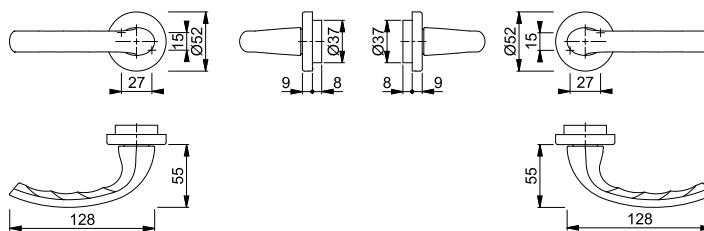

Quick-Fit

■ Tôkyô - 1710/42FI

duraplus®

HOPPE aluminium handle set on rose without escutcheons for entrance doors:

- Bearing: loose door handles, non-handed spring cassettes, maintenance-free slide bearing
- Connection: **HOPPE Quick-Fit connection** with HOPPE solid spindle (spindle - receiver components)
- Base: nylon
- Fixing: concealed, bolt-through, bidirectional, multi-purpose screws

Description			F1		F9		P.U.	O.C.
			Art. no.	Art. no.	Art. no.	Art. no.		
Door handle set without escutcheon	58-62	8	3120930	2944072			1	10
	72-77	8		12034587			1	10