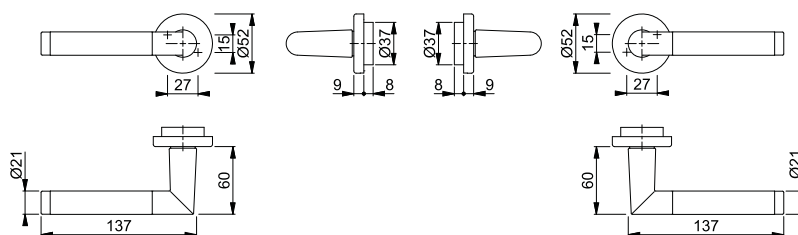

Amsterdam - 1400/42FI

duraplus®

HOPPE aluminium handle set on rose without escutcheons for entrance doors:

- Bearing: loose door handles, non-handed spring cassettes, maintenance-free slide bearing
- Connection: **HOPPE Quick-Fit connection** with HOPPE solid spindle (spindle - receiver components)
- Base: nylon
- Fixing: concealed, bolt-through, bidirectional, multi-purpose screws

Description			F1/F69				P.U.	O.C.
			Art. no.					
Door handle set without escutcheon	55-65	8	3374454				1	10
	65-75	8	3374438				1	10