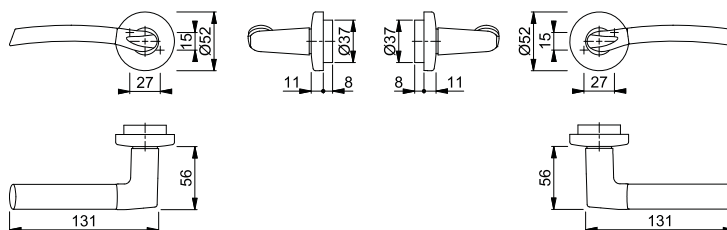

Quick-Fit

■ Bergen - M1602/19FI

duravert®

HOPPE brass handle set on rose without escutcheons for entrance doors:

- Bearing: loose door handles, non-handed spring cassettes, maintenance-free slide bearing
- Connection: **HOPPE Quick-Fit connection** with HOPPE solid spindle (spindle - receiver components)
- Base: nylon
- Fixing: concealed, bolt-through, bidirectional, multi-purpose screws

Description			F49/F9				P.U.	O.C.
			Art. no.					
Door handle set without escutcheon	55-65	8	2881121				1	10