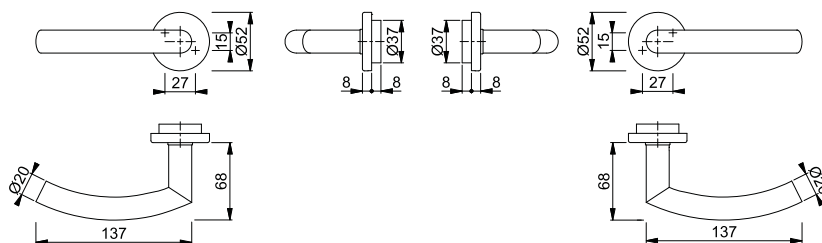

■ Trondheim - E1430Z/42FI

duraplus®

HOPPE stainless steel handle set on rose without escutcheons for entrance doors:

- Bearing: loose door handles, non-handed spring cassettes, maintenance-free slide bearing
- Connection: **HOPPE Quick-Fit connection** with HOPPE solid spindle (spindle - receiver components)
- Base: nylon
- Fixing: concealed, bolt-through, bidirectional, multi-purpose screws

Description			F69		P.U.	O.C.
			Art. no.	Art. no.		
Door handle set without escutcheon	55-65	8	3058558		1	10