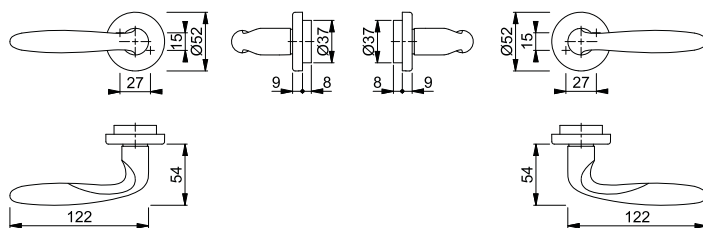

Verona - M151/42FI

duraplus®

HOPPE brass handle set on rose without escutcheons for entrance doors:

- Bearing: loose door handles, non-handed spring cassettes, maintenance-free slide bearing
- Connection: **HOPPE Quick-Fit connection** with HOPPE solid spindle (spindle - receiver components)
- Base: nylon
- Fixing: concealed, bolt-through, bidirectional, multi-purpose screws

Description					F52-R	F77-R	P.U.	O.C.
			Art. no.	Art. no.				
Door handle set without escutcheon	55-65	8				2880849	1	10
	65-75	8			2967400		1	10
	75-85	8			10735772		1	10