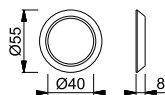

## 790

duraplus®

HOPPE aluminium cylinder ring for entrance doors:

- Fixing: with grub screw

Description	Height		F1	F3	F4	F9	P.U.	O.C.
			Art. no.	Art. no.	Art. no.	Art. no.		
Cylinder ring, piece	8		<b>613632</b>	12180439	12180452	613656	80	80
	13		613663	12029026	12009519	613687	80	80
Description	Height		F9714M Art. no.				P.U.	O.C.
Cylinder ring, piece	8		12160647				80	80
	13		12165585				80	80