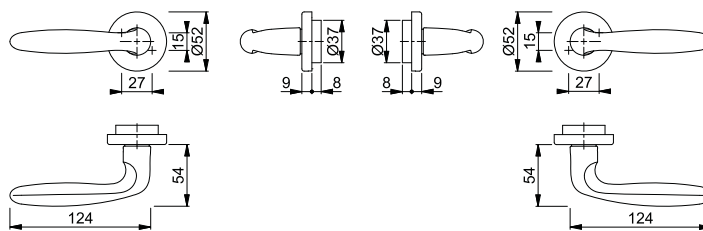

Quick-Fit

Verona - 1510/42FI

duraplus®

HOPPE aluminium handle set on rose without escutcheons for entrance doors:

- Bearing: loose door handles, non-handed spring cassettes, maintenance-free slide bearing
- Connection: **HOPPE Quick-Fit connection** with HOPPE solid spindle (spindle - receiver components)
- Base: nylon
- Fixing: concealed, bolt-through, bidirectional, multi-purpose screws

Description					F1	F9	P.U.	O.C.
			Art. no.	Art. no.				
Door handle set without escutcheon	55-65	8			3020787		1	10
	65-75	8			3484741	2966343	1	10