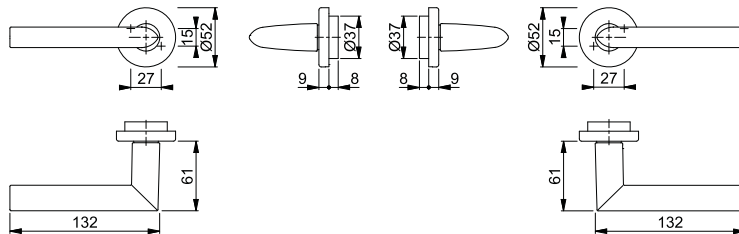

Quick-Fit

Stockholm - 1140/42FI

duraplus®

HOPPE aluminium handle set on rose without escutcheons for entrance doors:

- Bearing: loose door handles, non-handed spring cassettes, maintenance-free slide bearing
- Connection: **HOPPE Quick-Fit connection** with HOPPE solid spindle (spindle - receiver components)
- Base: nylon
- Fixing: concealed, bolt-through, bidirectional, multi-purpose screws

Description							P.U.	O.C.
			F1	F3	F4	F9		
			Art. no.	Art. no.	Art. no.	Art. no.		
Door handle set without escutcheon	55-65	8	2950106			2944312	1	10
	65-75	8	3527326	12028381	12028393	3076123	1	10
	75-85	8	11602508	12028319	12028320	10735545	1	10
Description			F9714M				P.U.	O.C.
			Art. no.					
Door handle set without escutcheon	65-75	8	12187465				1	10