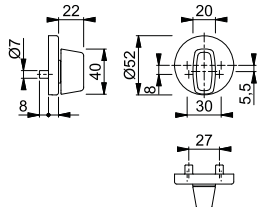

990

duraplus®

HOPPE aluminium cylinder sleeve for entrance doors:

- Fixing: with grub screw

Description	Keyhole/Distance	F1	F3	F4	F9	P.U.	O.C.
		Art. no.	Art. no.	Art. no.	Art. no.		
Cylinder sleeve, piece	○	613694	12028995	12009520	613717	50	50
Description	Keyhole/Distance	F9714M Art. no.				P.U.	O.C.
Cylinder sleeve, piece	○	12160605				50	50

42FIS

duraplus®

HOPPE aluminium escutcheon with turn for entrance doors (interior side):

- Bearing: fixed/movable turn
- Connection: 5 mm diagonal or 8 mm flat spindle
- Base: nylon
- Fixing: concealed, from inside, M5 thread screws that can be shortened

Description	Keyhole	F1	F3	F4	F9	P.U.	O.C.
		Art. no.	Art. no.	Art. no.	Art. no.		
Turn on rose, piece	5,5	810734	2367156	11969453	810741	50	50
Description	Keyhole	F9714M Art. no.				P.U.	O.C.
Turn on rose, piece	5,5	11805663				50	50