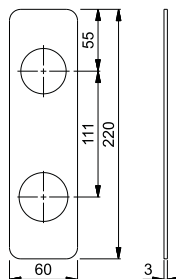

2910

duraplus®

HOPPE aluminium flat backplate for entrance doors:

- Special feature: backplate with cut-out for cylinder sleeve and cylinder ring and for handle sets on rose (to be ordered separately)

Description			Keyhole/Distance	F1	F3	F4	F9	P.U.	O.C.
				Art. no.	Art. no.	Art. no.	Art. no.		
Backplate, piece			111	613762	12180270	12009507	613793	10	40
Backplate with turn, piece			50	613724	12180269	12008801	613748	10	40
Description			Keyhole/Distance	F9714M				P.U.	O.C.
				Art. no.					
Backplate, piece			111	12160593				10	40
Backplate with turn, piece			50	12160581				10	40