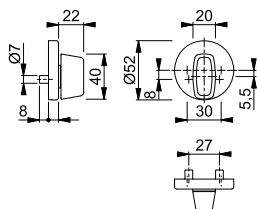

42FIS

duraplus®

HOPPE aluminium escutcheon with turn for entrance doors (interior side):

- Bearing: fixed/movable turn
- Connection: 5 mm diagonal or 8 mm flat spindle
- Base: nylon
- Fixing: concealed, for multi-purpose screws

Description	Keyhole	F9	P.U.	O.C.
		Art. no.		
Turn on rose, piece	5,5	2931028	50	50