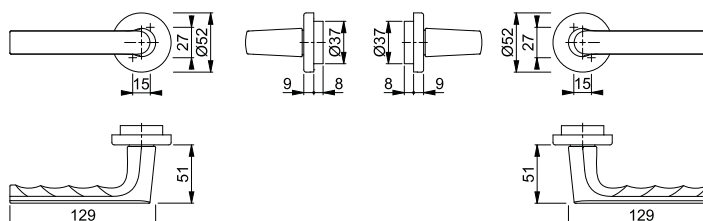

Hamburg - 1700/42FI

duraplus®

1. HOPPE aluminium handle set on rose without escutcheons for entrance doors:
2. Bearing: loose door handles, non-handed spring cassettes, maintenance-free slide bearing
   - Connection: **HOPPE Quick-Fit connection** with HOPPE solid spindle (spindle - receiver components)
   - Base: nylon
   - Fixing: concealed, bolt-through, bidirectional, multi-purpose screws

Description							P.U.	O.C.
			F1	F3	F4	F9		
			Art. no.	Art. no.	Art. no.	Art. no.		
Door handle set without escutcheon	65-75	8	12009301	12178950	12009313	12009325	1	10
Description			F9714M				P.U.	O.C.
Door handle set without escutcheon	65-75	8	12187446				1	10