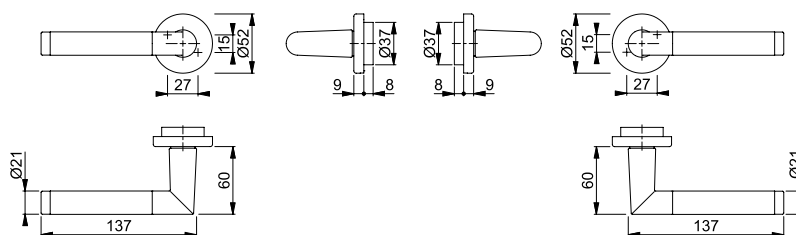

Amsterdam - 1400/42FI

duraplus®

HOPPE aluminium handle set on rose without escutcheons for entrance doors:

- Bearing: loose door handles, non-handed spring cassettes, maintenance-free slide bearing
- Connection: **HOPPE Quick-Fit connection** with HOPPE solid spindle (spindle - receiver components)
- Base: nylon
- Fixing: concealed, bolt-through, bidirectional, multi-purpose screws

Description			F1/F69				P.U.	O.C.
			Art. no.					
Door handle set without escutcheon	55-65	8	3374454				1	10
	65-75	8	3374438				1	10