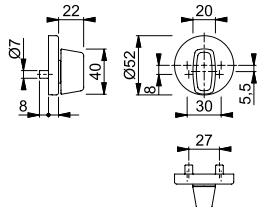

990

duraplus®

HOPPE aluminium cylinder sleeve for entrance doors:

- Fixing: with grub screw

Description		Keyhole/ Distance	F1	F3	F4	F9	P.U.	O.C.
			Art. no.	Art. no.	Art. no.	Art. no.		
Cylinder sleeve, piece		○	613694	12028995	12009520	613717	50	50
Description		Keyhole/ Distance	F9714M Art. no.				P.U.	O.C.
Cylinder sleeve, piece		○	12160605				50	50

42FIS

duraplus®

HOPPE aluminium escutcheon with turn for entrance doors (interior side):

- Bearing: fixed/movable turn
- Connection: 5 mm diagonal or 8 mm flat spindle
- Base: nylon
- Fixing: concealed, from inside, M5 thread screws that can be shortened

Description			Keyhole	F1	F3	F4	F9	P.U.	O.C.
				Art. no.	Art. no.	Art. no.	Art. no.		
Turn on rose, piece			5,5 	810734	2367156	11969453	810741	50	50
Description			Keyhole	F9714M Art. no.				P.U.	O.C.
Turn on rose, piece			5,5 	11805663				50	50