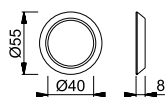

790

duraplus®

HOPPE aluminium cylinder ring for entrance doors:

- Fixing: with grub screw

Description	Height		F1	F3	F4	F9	P.U.	O.C.
			Art. no.	Art. no.	Art. no.	Art. no.		
Cylinder ring, piece	8		613632	12180439	12180452	613656	80	80
	13		613663	12029026	12009519	613687	80	80
Description	Height		F9714M Art. no.				P.U.	O.C.
Cylinder ring, piece	8		12160647				80	80
	13		12165585				80	80