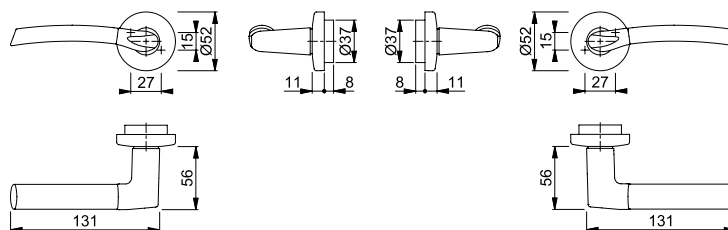

Quick-Fit

■ Bergen - M1602/19FI

duravert®

HOPPE brass handle set on rose without escutcheons for entrance doors:

- Bearing: loose door handles, non-handed spring cassettes, maintenance-free slide bearing
- Connection: **HOPPE Quick-Fit connection** with HOPPE solid spindle (spindle - receiver components)
- Base: nylon
- Fixing: concealed, bolt-through, bidirectional, multi-purpose screws

Description				F49/F9				P.U.	O.C.
				Art. no.					
Door handle set without escutcheon	55-65	8		2881121				1	10