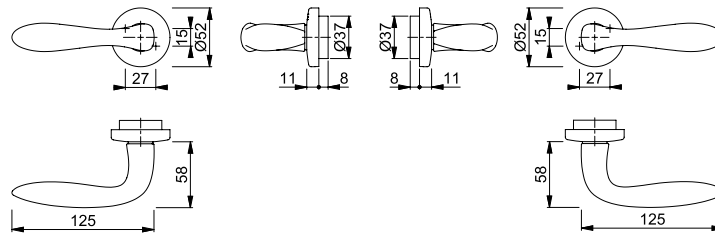

Quick-Fit

Genova - M1535/19FI

duraver®

HOPPE brass handle set on rose without escutcheons for entrance doors:

- Bearing: loose door handles, non-handed spring cassettes, maintenance-free slide bearing
- Connection: **HOPPE Quick-Fit connection** with HOPPE solid spindle (spindle - receiver components)
- Base: nylon
- Fixing: concealed, bolt-through, bidirectional, multi-purpose screws

Description			F45-R				P.U.	O.C.
			Art. no.					
Door handle set without escutcheon	65-75	8	3077644				1	10

The Resista® guarantee applies to all finishes with the letter **R** in the finish key.

Resista®