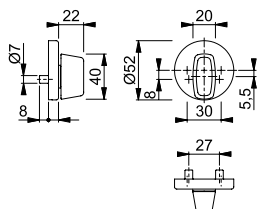

42FIS

duraplus®

HOPPE aluminium escutcheon with turn for entrance doors (interior side):

- Bearing: fixed/movable turn
- Connection: 5 mm diagonal or 8 mm flat spindle
- Base: nylon
- Fixing: concealed, for multi-purpose screws

Description			Keyhole	F9				P.U.	O.C.
				Art. no.					
Turn on rose, piece			5,5 	2931028				50	50