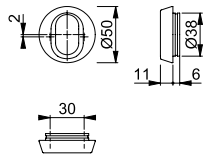

659M

duraplus®

HOPPE aluminium cylinder ring (exterior side):

- Fixing: concealed, from inside, for M5 thread screws

Description	Cyl. project.	Height	Keyhole	F1	F3	F4	F9	P.U.	O.C.
				Art. no.	Art. no.	Art. no.	Art. no.		
Cylinder ring (exterior), piece	6-11	11		11811766	12181286	11969465	11811778	50	50
	11-16	16		11811785	12181523	11969477	11811791	50	50
	16-21	21		11811808	12181535	12181547	11811815	50	50
Description	Cyl. project.	Height	Keyhole	F9714M Art. no.				P.U.	O.C.
Cylinder ring (exterior), piece	6-11	11		11869082				50	50
	11-16	16		11869008				50	50
	16-21	21		11869069				50	50