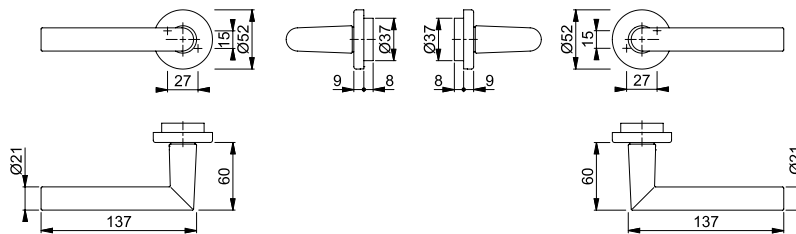

Quick-Fit

Amsterdam - 1400/42FI

duraplus®

HOPPE aluminium handle set on rose without escutcheons for entrance doors:

- Bearing: loose door handles, non-handed spring cassettes, maintenance-free slide bearing
- Connection: **HOPPE Quick-Fit connection** with HOPPE solid spindle (spindle - receiver components)
- Base: nylon
- Fixing: concealed, bolt-through, bidirectional, multi-purpose screws

Description			F1				P.U.	O.C.
			Art. no.					
Door handle set without escutcheon	55-65	8	3374446				1	10
	65-75	8	3382104				1	10
	85-95	8	3457401				1	10