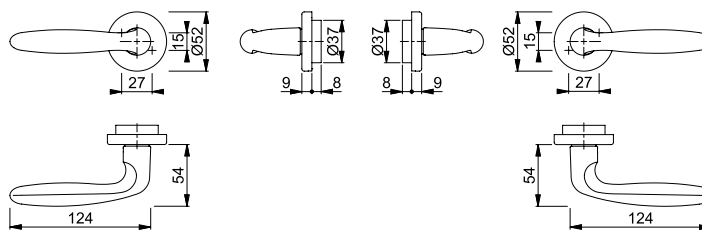

Quick-Fit

Verona - 1510/42FI

duraplus®

HOPPE aluminium handle set on rose without escutcheons for entrance doors:

- Bearing: loose door handles, non-handed spring cassettes, maintenance-free slide bearing
- Connection: **HOPPE Quick-Fit connection** with HOPPE solid spindle (spindle - receiver components)
- Base: nylon
- Fixing: concealed, bolt-through, bidirectional, multi-purpose screws

Description			F1		F9		P.U.	O.C.
			Art. no.	Art. no.	Art. no.	Art. no.		
Door handle set without escutcheon	55-65	8	3020787				1	10
	65-75	8	3484741	2966343			1	10