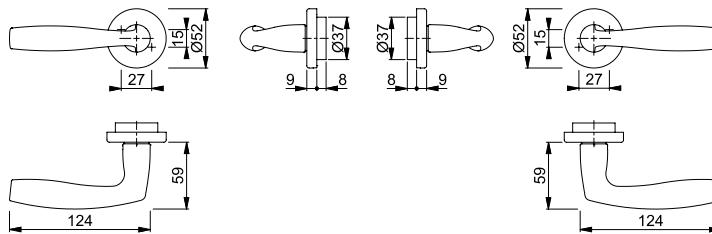

Quick-Fit

Vitória - 1515/42FI

duraplus®

HOPPE aluminium handle set on rose without escutcheons for entrance doors:

- Bearing: loose door handles, non-handed spring cassettes, maintenance-free slide bearing
- Connection: **HOPPE Quick-Fit connection** with HOPPE solid spindle (spindle - receiver components)
- Base: nylon
- Fixing: concealed, bolt-through, bidirectional, multi-purpose screws

Description				F1	F3	F4	F9	P.U.	O.C.		
				Art. no.	Art. no.	Art. no.	Art. no.				
Door handle set without escutcheon				2900387			2900395	1	10		
				65-65	8	3485331	12178986	12009489	2966141	1	10
Description				F9714M				P.U.	O.C.		
Door handle set without escutcheon				Art. no.							
				65-75	8						
				12179048				1	10		

2910

duraplus®

HOPPE aluminium flat backplate for entrance doors:

- Special feature: backplate with cut-out for cylinder sleeve and cylinder ring and for handle sets on rose (to be ordered separately)

Description			Keyhole/Distance	F1	F3	F4	F9	P.U.	O.C.
				Art. no.	Art. no.	Art. no.	Art. no.		
Backplate, piece			111	613762	12180270	12009507	613793	10	40
Backplate with turn, piece			50	613724	12180269	12008801	613748	10	40
Description			Keyhole/Distance	F9714M				P.U.	O.C.
Backplate, piece			111	Art. no.					
				12160593				10	40
Backplate with turn, piece			50	12160581				10	40