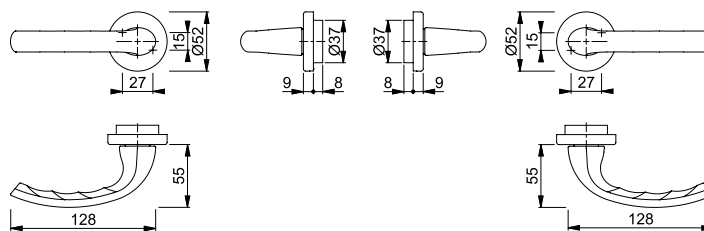

Quick-Fit

■ Tôkyô - 1710/42FI

duraplus®

HOPPE aluminium handle set on rose without escutcheons for entrance doors:

- Bearing: loose door handles, non-handed spring cassettes, maintenance-free slide bearing
- Connection: **HOPPE Quick-Fit connection** with HOPPE solid spindle (spindle - receiver components)
- Base: nylon
- Fixing: concealed, bolt-through, bidirectional, multi-purpose screws

Description				F9			P.U.	O.C.
				Art. no.				
Door handle set without escutcheon	58-62	8		2944072			1	10
	72-77	8		12034587			1	10