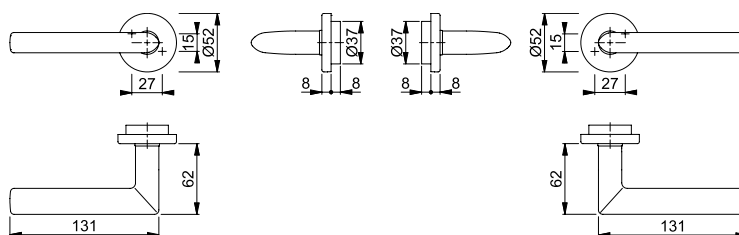

Stockholm - E1140Z/42FI

duraplus®

HOPPE stainless steel handle set on rose without escutcheons for entrance doors:

- Bearing: loose door handles, non-handed spring cassettes, maintenance-free slide bearing
- Connection: **HOPPE Quick-Fit connection** with HOPPE solid spindle (spindle - receiver components)
- Base: nylon
- Fixing: concealed, bolt-through, bidirectional, multi-purpose screws

Description							P.U.	O.C.
			F69					
			Art. no.					
Door handle set without escutcheon	55-65	8	3186795				1	10