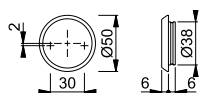

59M

duraplus®

HOPPE aluminium cylinder ring for entrance doors (exterior side):

- Fixing: concealed, from inside, for M5 thread screws

Description	Height	Keyhole	F1	F3	F4	F9	P.U.	O.C.
			Art. no.	Art. no.	Art. no.	Art. no.		
Cylinder ring (exterior), piece	6	without	634156	3522787	12195054	634163	50	50
	6		612130			612154	50	50
	8		612161			612185	50	50
	11		612192			612215	50	50
	13		612222			612246	50	50
	16		612253			612277	50	50
	18		612284			612307	50	50
	21		612314			612338	50	50
Description	Height	Keyhole	F9714M Art. no.				P.U.	O.C.
Cylinder ring (exterior), piece	6	without	12009398				50	50