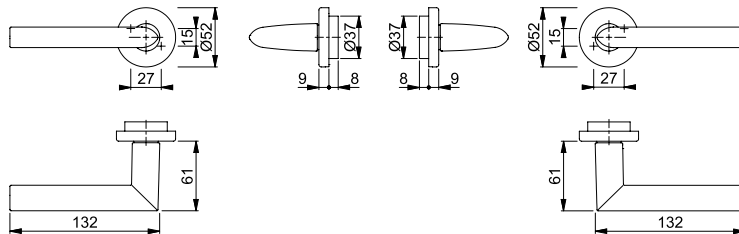

Quick-Fit

Stockholm - 1140/42FI

duraplus®

HOPPE aluminium handle set on rose without escutcheons for entrance doors:

- Bearing: loose door handles, non-handed spring cassettes, maintenance-free slide bearing
- Connection: **HOPPE Quick-Fit connection** with HOPPE solid spindle (spindle - receiver components)
- Base: nylon
- Fixing: concealed, bolt-through, bidirectional, multi-purpose screws

Description							P.U.	O.C.
			F1	F3	F4	F9		
			Art. no.	Art. no.	Art. no.	Art. no.		
Door handle set without escutcheon	55-65	8	2950106			2944312	1	10
	65-75	8	3527326	12028381	12028393	3076123	1	10
	75-85	8	11602508	12028319	12028320	10735545	1	10
Description			F9714M				P.U.	O.C.
			Art. no.					
Door handle set without escutcheon	65-75	8	12187465				1	10