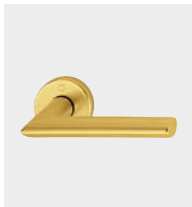

The duraplus® product line

more than usual