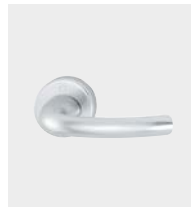

The duraplus® product line

more than usual