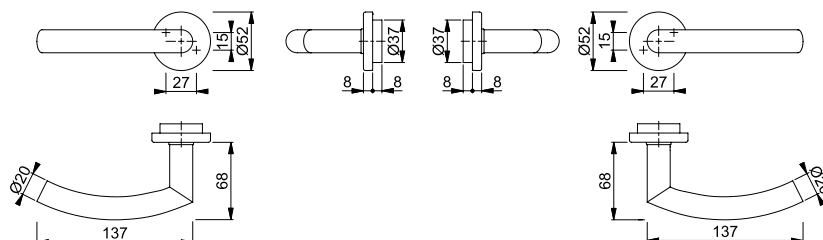

■ Trondheim - E1430Z/42FI

duraplus®

HOPPE stainless steel handle set on rose without escutcheons for entrance doors:

- Bearing: loose door handles, non-handed spring cassettes, maintenance-free slide bearing
- Connection: **HOPPE Quick-Fit connection** with HOPPE solid spindle (spindle - receiver components)
- Base: nylon
- Fixing: concealed, bolt-through, bidirectional, multi-purpose screws

Description				F69			P.U.	O.C.
				Art. no.				
Door handle set without escutcheon	55-65	8		3058558			1	10