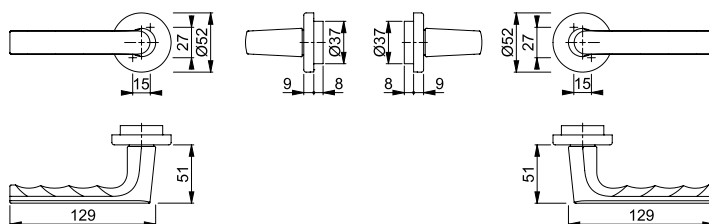

Hamburg - 1700/42FI

duraplus®

1. HOPPE aluminium handle set on rose without escutcheons for entrance doors:
2. Bearing: loose door handles, non-handed spring cassettes, maintenance-free slide bearing
   - Connection: **HOPPE Quick-Fit connection** with HOPPE solid spindle (spindle - receiver components)
   - Base: nylon
   - Fixing: concealed, bolt-through, bidirectional, multi-purpose screws

Description			F1		F3		F4		F9		P.U.	O.C.	
			Art. no.	Art. no.	Art. no.	Art. no.	Art. no.	Art. no.					
Door handle set without escutcheon	65-75	8	12009301	12178950	12009313	12009325			1	10			
			F9714M										
Description			Art. no.		Art. no.		Art. no.		Art. no.		P.U.	O.C.	
Door handle set without escutcheon	65-75	8	12187446						1	10