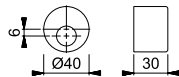

990

duraplus®

HOPPE aluminium cylinder sleeve for entrance doors:

- Fixing: with grub screw

Description		Keyhole/ Distance	F1	F3	F4	F9	P.U.	O.C.
			Art. no.	Art. no.	Art. no.	Art. no.		
Cylinder sleeve, piece		○	613694	12028995	12009520	613717	50	50
Description		Keyhole/ Distance	F9714M Art. no.				P.U.	O.C.
Cylinder sleeve, piece		○	12160605				50	50