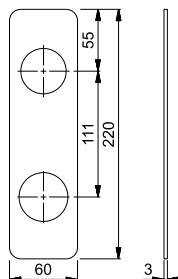

2910

duraplus®

HOPPE aluminium flat backplate for entrance doors:

- Special feature: backplate with cut-out for cylinder sleeve and cylinder ring and for handle sets on rose (to be ordered separately)

Description			Keyhole/Distance	F1	F3	F4	F9	P.U.	O.C.
				Art. no.	Art. no.	Art. no.	Art. no.		
Backplate, piece			111	613762	12180270	12009507	613793	10	40
Backplate with turn, piece			50	613724	12180269	12008801	613748	10	40
Description			Keyhole/Distance	F9714M				P.U.	O.C.
Backplate, piece			111	Art. no.					
				12160593				10	40
Backplate with turn, piece			50	12160581				10	40