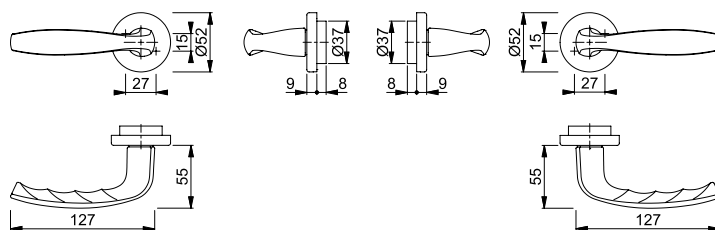

Quick-Fit

■ New York - 1810/42FI

duraplus®

HOPPE aluminium handle set on rose without escutcheons for entrance doors:

- Bearing: loose door handles, non-handed spring cassettes, maintenance-free slide bearing
- Connection: **HOPPE Quick-Fit connection** with HOPPE solid spindle (spindle - receiver components)
- Base: nylon
- Fixing: concealed, bolt-through, bidirectional, multi-purpose screws

Description				F1	F3	F4	F9	P.U.	O.C.
				Art. no.	Art. no.	Art. no.	Art. no.		
Door handle set without escutcheon	55-65	8		3815301			3815310	1	10
	65-75	8		10784144	12028411	12028423	10756961	1	10
	75-85	8		3815328	12028484	11905402	3829965	1	10
Description				F9714M				P.U.	O.C.
Door handle set without escutcheon	65-75	8		12187458				1	10