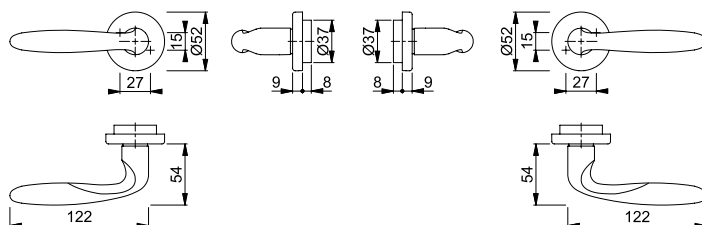

Verona - M151/42FI

duraplus®

HOPPE brass handle set on rose without escutcheons for entrance doors:

- Bearing: loose door handles, non-handed spring cassettes, maintenance-free slide bearing
- Connection: **HOPPE Quick-Fit connection** with HOPPE solid spindle (spindle - receiver components)
- Base: nylon
- Fixing: concealed, bolt-through, bidirectional, multi-purpose screws

Description			F77-R		P.U.	O.C.
			Art. no.	Art. no.		
Door handle set without escutcheon	55-65	8	2880849		1	10