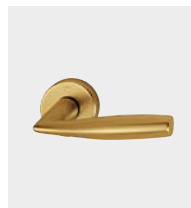

New York
1810
Page 16

Stockholm
(E)1140
Page 17

Tōkyō
1710
Page 18

Trondheim
E1430
Page 18

Verona
1510, M151
Page 19

Vitória
1515
Page 20

Complementary products
Page 20

Entrance door sets

for the discerning **duravert**[®]

Quick-Fit

■ Bergen - M1602/19FI

duravert®

HOPPE brass handle set on rose without escutcheons for entrance doors:

- Bearing: loose door handles, non-handed spring cassettes, maintenance-free slide bearing
- Connection: **HOPPE Quick-Fit connection** with HOPPE solid spindle (spindle - receiver components)
- Base: nylon
- Fixing: concealed, bolt-through, bidirectional, multi-purpose screws

Description				F49/F9				P.U.	O.C.
				Art. no.					
Door handle set without escutcheon	55-65	8		2881121				1	10

Quick-Fit

Genova - M1535/19FI

duraver[®]

HOPPE brass handle set on rose without escutcheons for entrance doors: