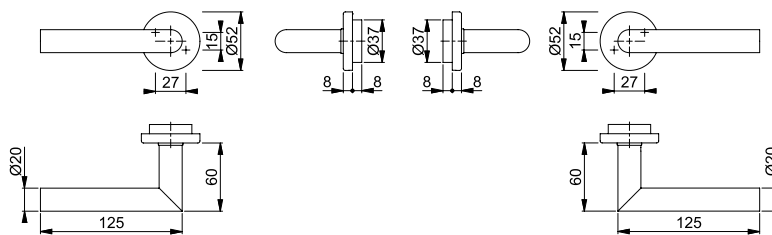

Quick-Fit

Amsterdam - E1400Z/42FI

duraplus®

1. HOPPE stainless steel handle set on rose without escutcheons for entrance doors:
2. Bearing: loose door handles, non-handed spring cassettes, maintenance-free slide bearing
   - Connection: **HOPPE Quick-Fit connection** with HOPPE solid spindle (spindle - receiver components)
   - Base: nylon
   - Fixing: concealed, bolt-through, bidirectional, multi-purpose screws

Description			F69		F9714M		P.U.	O.C.
			Art. no.	Art. no.	Art. no.	Art. no.		
Door handle set without escutcheon	55-65	8	3317863	12032803			1	10
	65-75	8	3901808				1	10